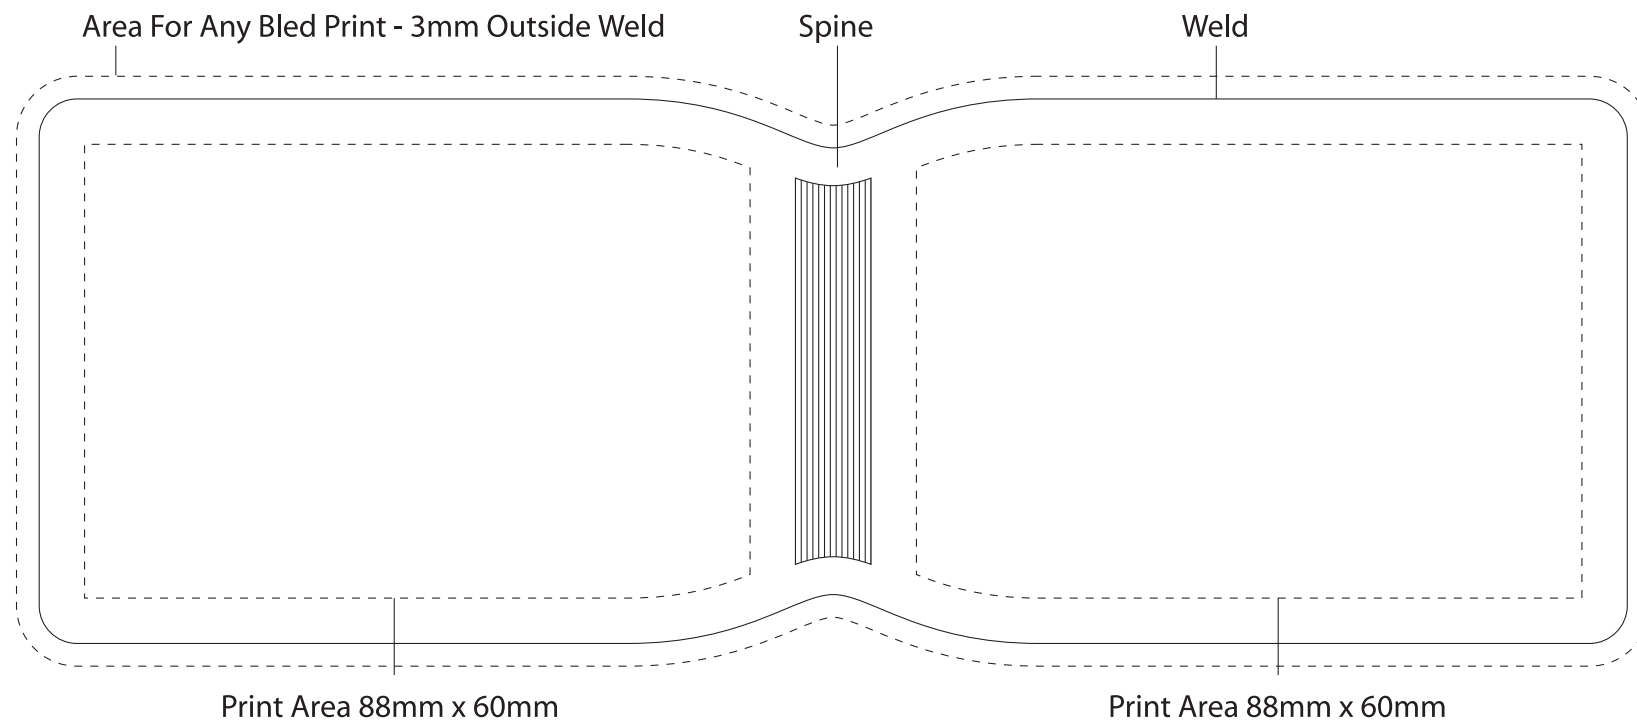

▶ Enquiry Number

▶ Product Code

▶ Product Name

▶ Product Colour

PP-EH31

Oyster Card Wallet

▶ Product Size

▶ Print Colour

▶ Print Area

210 x 72 mm

ONE/FULL Colour Print

88 x 60 mm

Overall Size 210mm x 72mm

This visual mock-up allows our sales department to accurately instruct our Production Team with your print instructions so as to avoid delays with final PRINTER'S PROOFS. Amends at Printer's Proof stage can affect delivery times, please do consider this visual carefully. Thank you."